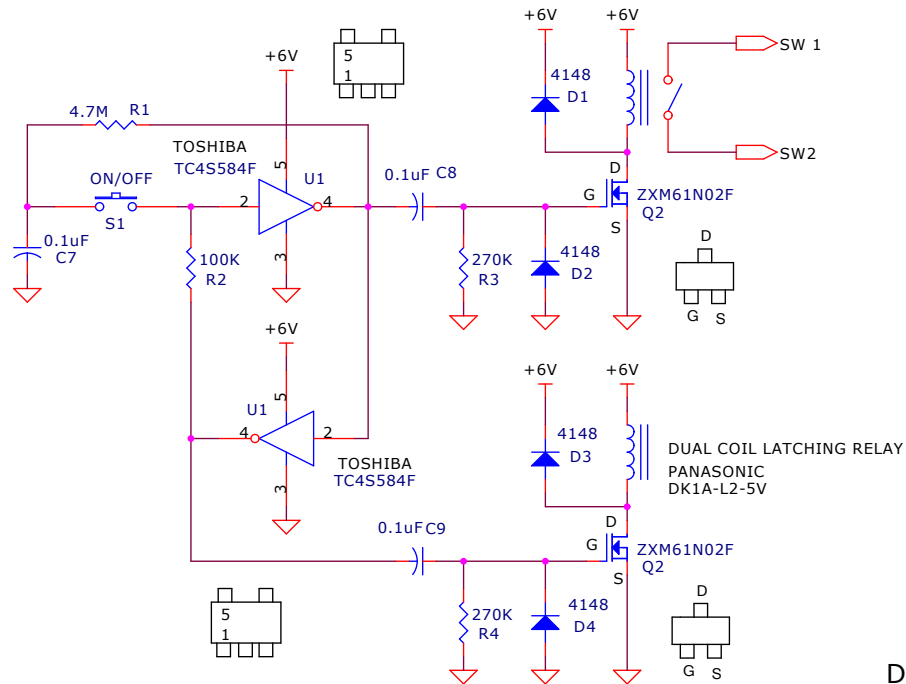

MURATA GRM31CF50J107ZE01L

PUSHBUTTON ACTIVATED 10A RELAY

DESIGNED BY DAVE JOHNSON
 DISCOVERCIRCUITS.COM
 ALL RIGHTS RESERVED

DRAWN BY: DAVE JOHNSON

Title		
PUSHBUTTON LATCHED RELAY WITH 10A CONTACTS		
Size	Document Number	Rev
B	PUSHBUTTON 10AC RELAY.DSN	A
Date:	Monday, January 16, 2012	Sheet 1 of 1